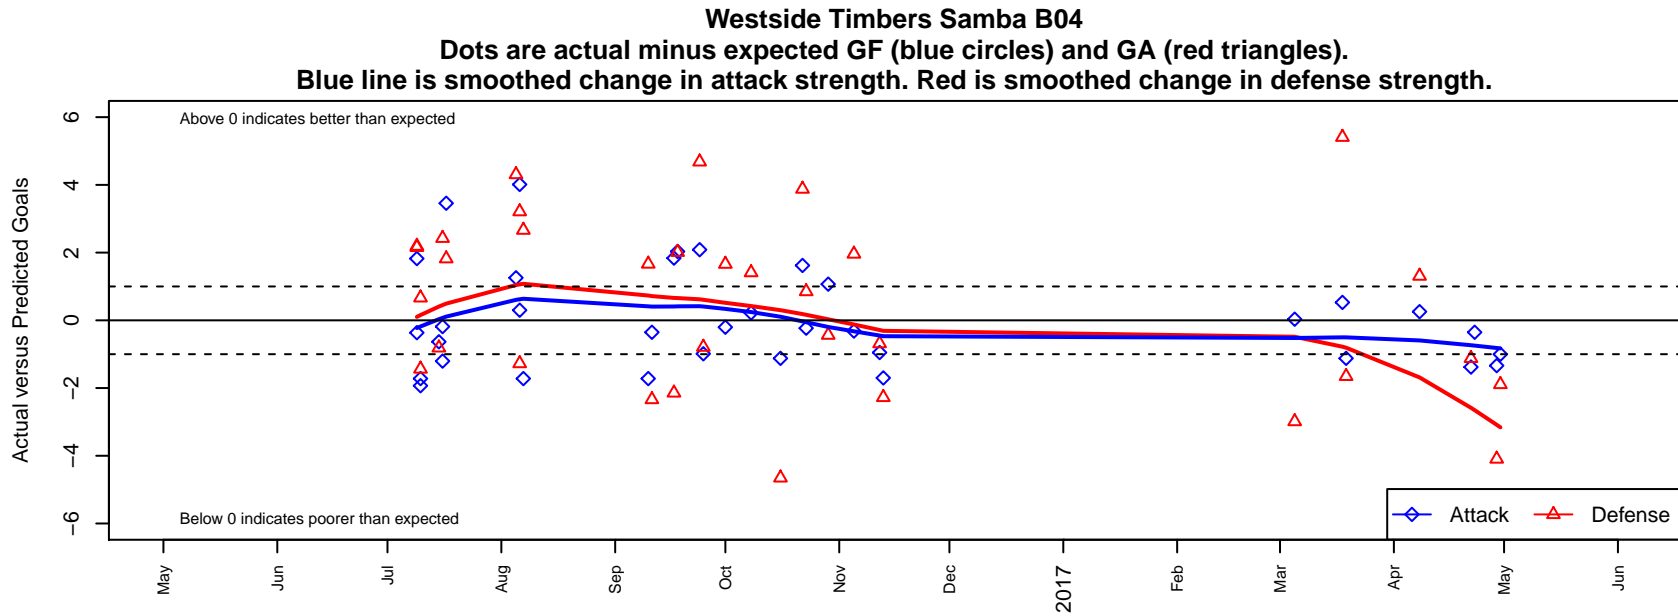

Westside Timbers Samba B04

Westside Timbers
 Beaverton, OR
 B04 total strength=557
 attack=0.75 defense=0.25
 fall league = PTT B04 Div 1 White
 spr league = Spr OYS B04 Div 1 White

alt names used:
 WESTSIDE TIMBERSB04 SAMBA
 Westside Timbers 04B Samba
 WT 04B Samba
 Westside Timbers 04B Samba
 Westside Timbers 04B Samba

**attack and defense variance (black dot)
relative to other teams
and top 10 in region**

**attack and defense rating
relative to others at age
and all opponents in last 13 months**

Performance relative to 13 month average