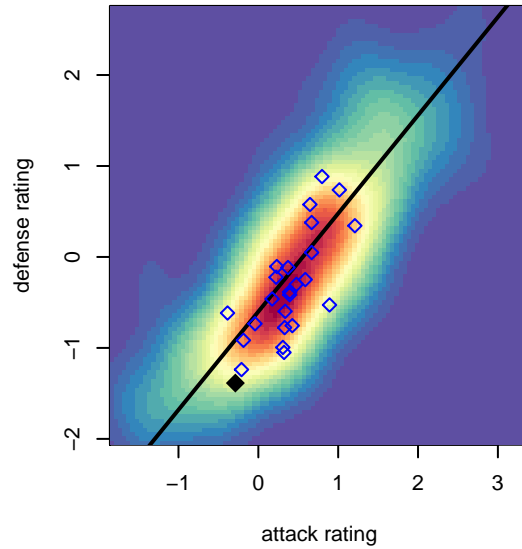

Westside Timbers Samba B04

Westside Timbers
 Beaverton, OR
 B04 total strength=557
 attack=0.75 defense=0.25
 fall league = PTT B04 Div 1 White
 spr league = Spr OYS B04 Div 1 White

alt names used:
 WESTSIDE TIMBERSB04 SAMBA
 Westside Timbers 04B Samba
 WT 04B Samba
 Westside Timbers 04B Samba
 Westside Timbers 04B Samba

Venues played:
 2016 PCU Summer Classic U13 Silver
 2016 Beaverton Cup BU13 Silver
 2016 Mt Hood Challenge U13 Bronze
 2016 PTT B04 Division 1 White
 2016 OYS Founders Cup B04
 2016 Spr OYS B04 Division 1 White

**attack and defense variance (black dot)
relative to other teams
and top 10 in region**

**attack and defense rating
relative to others at age
and all opponents in last 13 months**

Performance relative to 13 month average