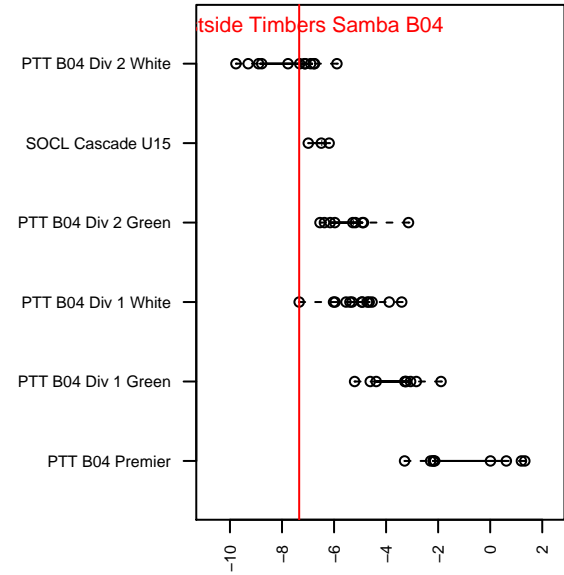

Westside Timbers Samba B04

Westside Timbers
 Beaverton, OR
 B04 total strength=557
 attack=0.75 defense=0.25
 fall league = PTT B04 Div 1 White
 spr league = Spr OYS B04 Div 1 White

alt names used:
 WESTSIDE TIMBERSB04 SAMBA
 Westside Timbers 04B Samba
 WT 04B Samba
 Westside Timbers 04B Samba
 Westside Timbers 04B Samba

Venues played:
 2016 PCU Summer Classic U13 Silver
 2016 Beaverton Cup BU13 Silver
 2016 Mt Hood Challenge U13 Bronze
 2016 PTT B04 Division 1 White
 2016 OYS Founders Cup B04
 2016 Spr OYS B04 Division 1 White

**attack and defense variance (black dot)
relative to other teams
and top 10 in region**

**attack and defense rating
relative to others at age
and all opponents in last 13 months**

Performance relative to 13 month average